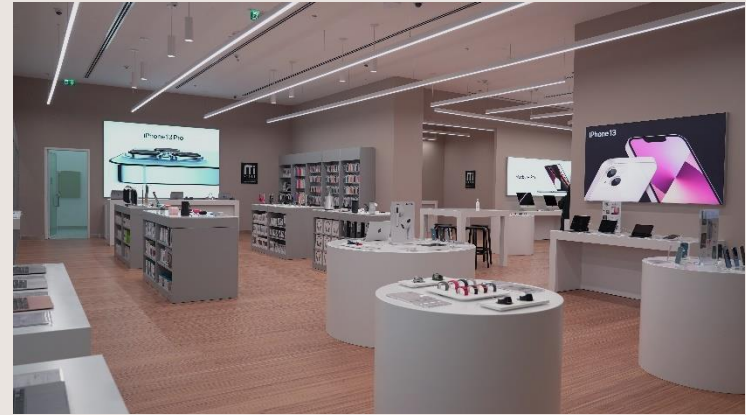

Projects Gallery

P-17