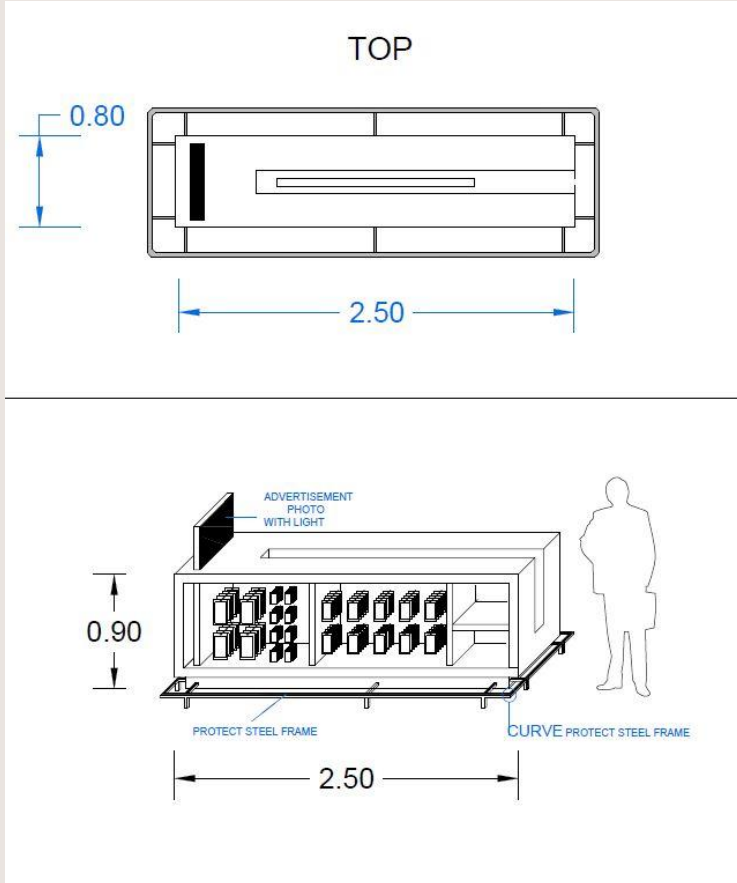

Projects Gallery

Apple display table – Furniture

Furniture Design with installation and full Carpentry works . (Under processing)