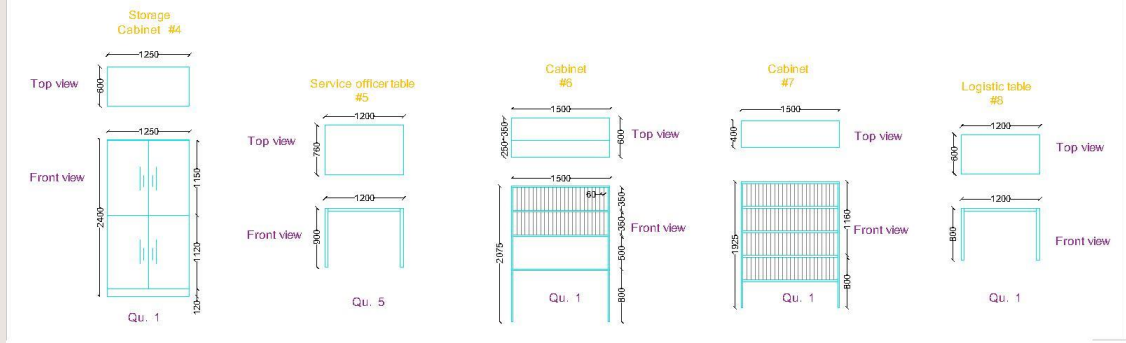

Projects Gallery

Mi Care – Furniture
Mall of Muscat / Oman

Furniture Design with installation
and full Carpentry works .