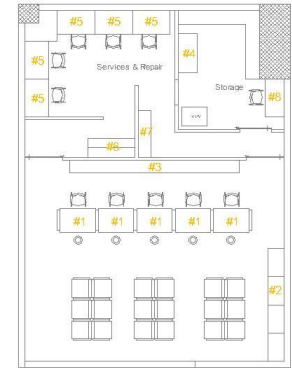

Projects Gallery

Mi Care – Furniture
Mall of Muscat / Oman

Furniture Design with installation
and full Carpentry works .