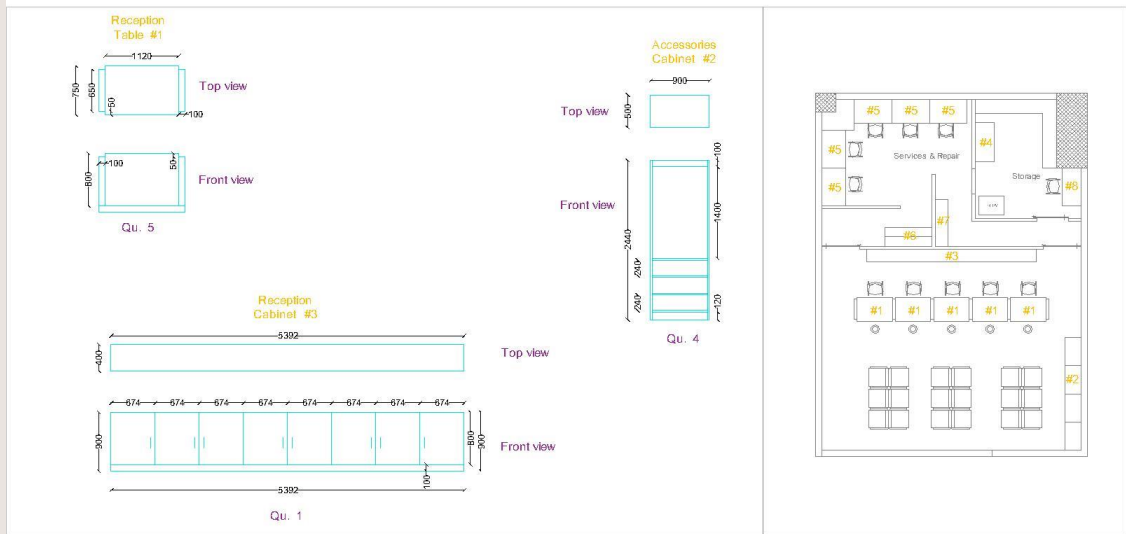

Projects Gallery

Mi Care – Furniture
Mall of Muscat / Oman

Furniture Design with installation
and full Carpentry works .