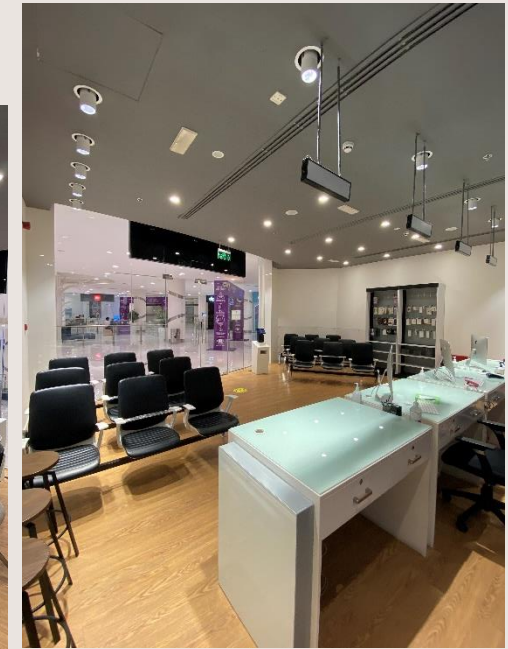

Projects Gallery