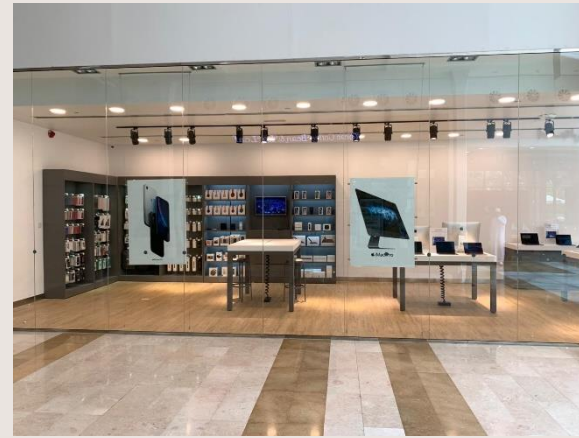

Projects Gallery

Fit out Design vision with decoration works
MEP supply and installation , Furniture
design and implementation .

Mi Care Service center
Mall Of Muscat – Oman / Muscat

Projects Gallery

Mi Store showroom Gardens Mall – Oman / Salalah