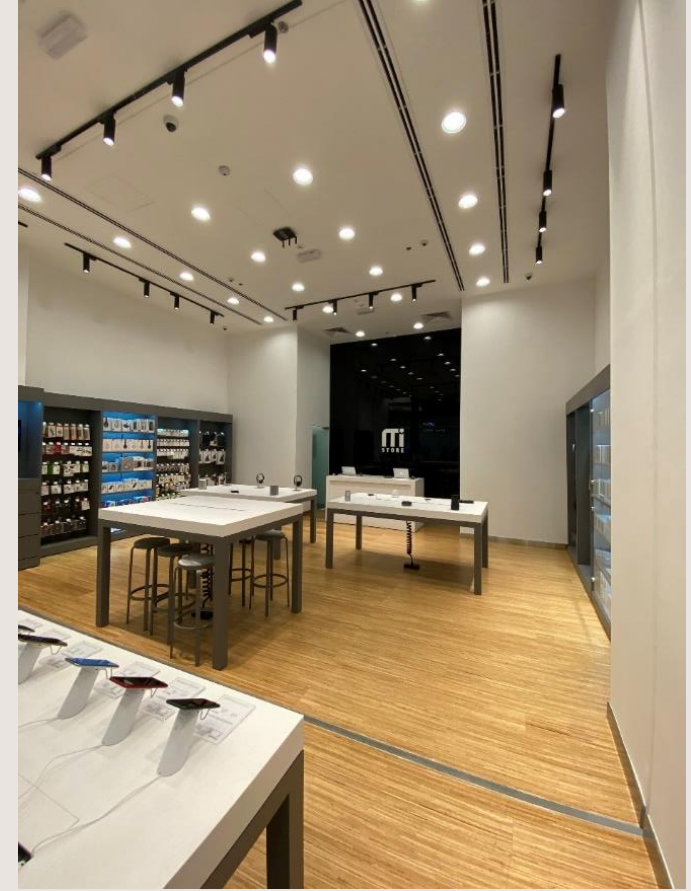

Aikido Academy Bowsher – Oman/Muscat

Design vision with decoration works and MEP supply and installation

Projects Gallery

Fit out Design vision with decoration works and MEP supply and installation

Mi Store Showroom
Mall Of Muscat – Oman / Muscat