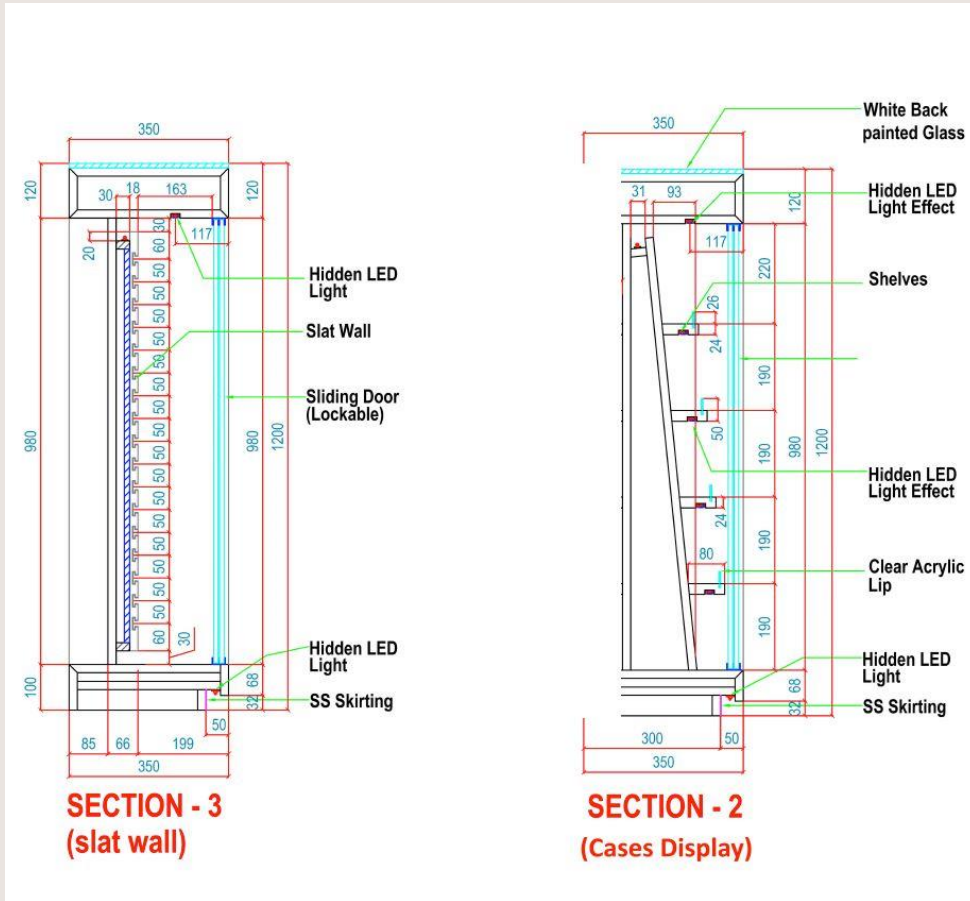

Projects Gallery

Cellairis & totulife display table – Furniture Carrefour City Center Seeb Muscat / Oman

Furniture Design with installation
and full Carpentry works .