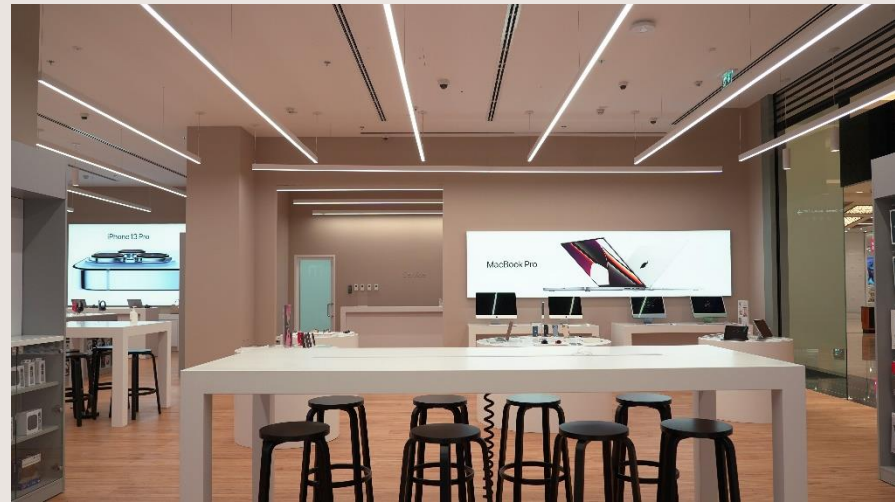

Projects Gallery

P-17

Mi Store showroom Mall Of Oman – Muscat/Oman

Fit out Design control with MEP and civil works supply and installation .